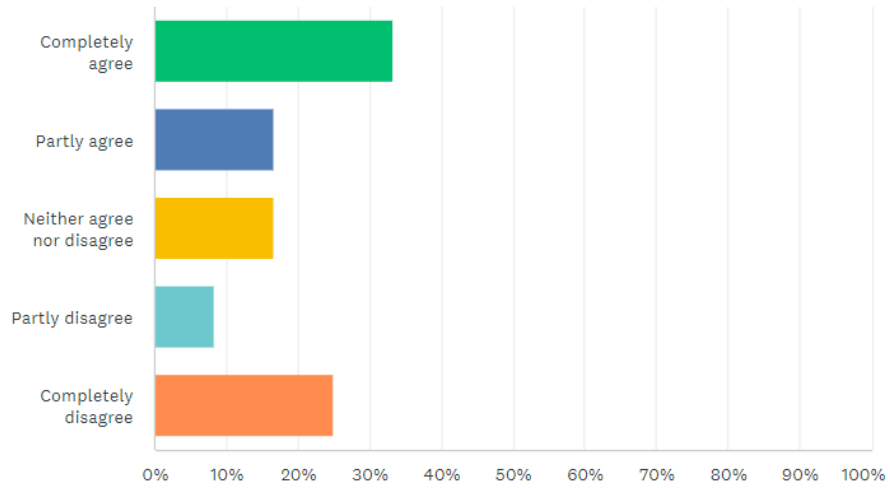

I would exercise more if there was outdoor free gym equipment on the Playing field

Answered: 12 Skipped: 0

ANSWER CHOICES	RESPONSES
Completely agree	33.33% 4
Partly agree	16.67% 2
Neither agree nor disagree	16.67% 2
Partly disagree	8.33% 1
Completely disagree	25.00% 3
TOTAL	12