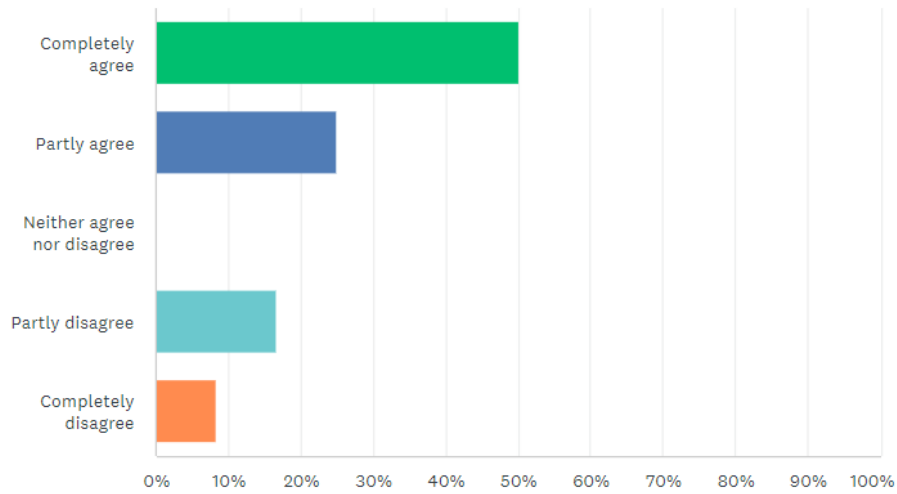

I would use the park more if there was better access and places to meet/gather with friends

Answered: 12 Skipped: 0

ANSWER CHOICES	RESPONSES
▼ Completely agree	50.00% 6
▼ Partly agree	25.00% 3
▼ Neither agree nor disagree	0.00% 0
▼ Partly disagree	16.67% 2
▼ Completely disagree	8.33% 1
TOTAL	12