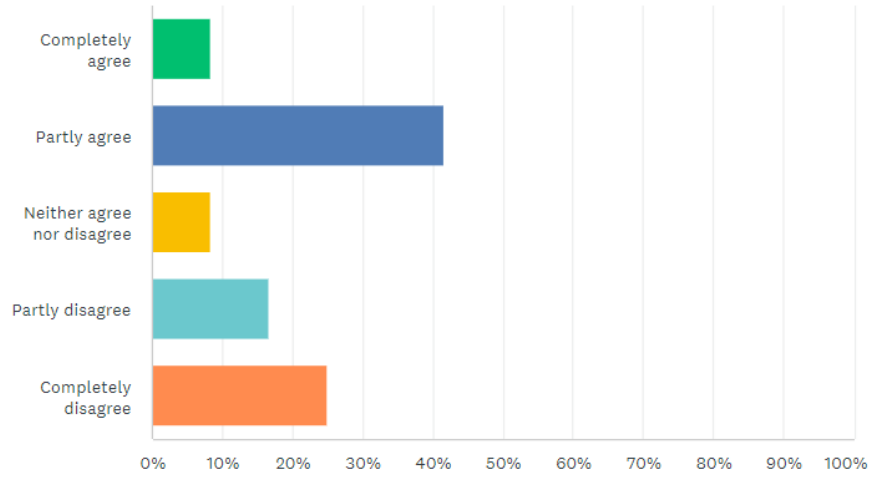

## The play park should be just for children/ young people aged 3-18

Answered: 12 Skipped: 0

ANSWER CHOICES	RESPONSES
▼ Completely agree	41.67% 5
▼ Partly agree	16.67% 2
▼ Neither agree nor disagree	16.67% 2
▼ Partly disagree	16.67% 2
▼ Completely disagree	8.33% 1
<b>TOTAL</b>	<b>12</b>

## The play park should have activities for people over 18.

Answered: 12 Skipped: 0

ANSWER CHOICES	RESPONSES
▼ Completely agree	8.33% 1
▼ Partly agree	41.67% 5
▼ Neither agree nor disagree	8.33% 1
▼ Partly disagree	16.67% 2
▼ Completely disagree	25.00% 3
<b>TOTAL</b>	<b>12</b>