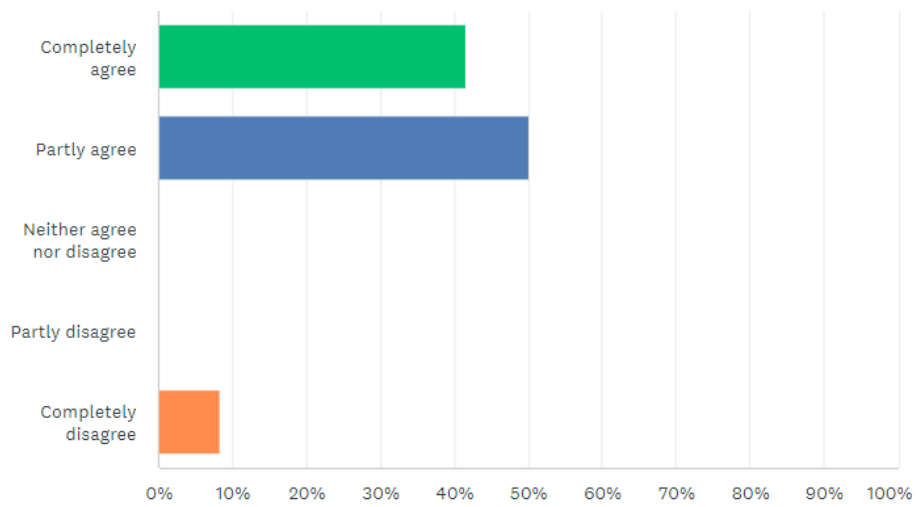

# I would like elements and trails in the park specifically for adults.

Answered: 12 Skipped: 0

ANSWER CHOICES	RESPONSES
▼ Completely agree	16.67% 2
▼ Partly agree	41.67% 5
▼ Neither agree nor disagree	25.00% 3
▼ Partly disagree	0.00% 0
▼ Completely disagree	16.67% 2
<b>TOTAL</b>	<b>12</b>

## I would like to participate in leisure and playing activities

Answered: 12 Skipped: 0

ANSWER CHOICES	RESPONSES
▼ Completely agree	41.67% 5
▼ Partly agree	50.00% 6
▼ Neither agree nor disagree	0.00% 0
▼ Partly disagree	0.00% 0
▼ Completely disagree	8.33% 1
<b>TOTAL</b>	<b>12</b>