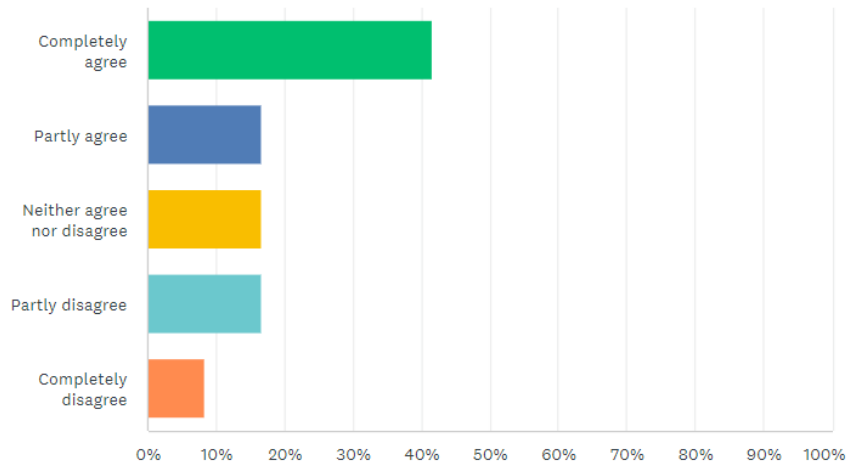

# The Platinum Jubilee activities have invigorated a sense of community in Potterhanworth

Answered: 12 Skipped: 0

ANSWER CHOICES	RESPONSES
▼ Completely agree	66.67% 8
▼ Partly agree	16.67% 2
▼ Neither agree nor disagree	16.67% 2
▼ Partly disagree	0.00% 0
▼ Completely disagree	0.00% 0
<b>TOTAL</b>	<b>12</b>

## The play park should be just for children/ young people aged 3-18

Answered: 12 Skipped: 0

ANSWER CHOICES	RESPONSES
▼ Completely agree	41.67% 5
▼ Partly agree	16.67% 2
▼ Neither agree nor disagree	16.67% 2
▼ Partly disagree	16.67% 2
▼ Completely disagree	8.33% 1
<b>TOTAL</b>	<b>12</b>