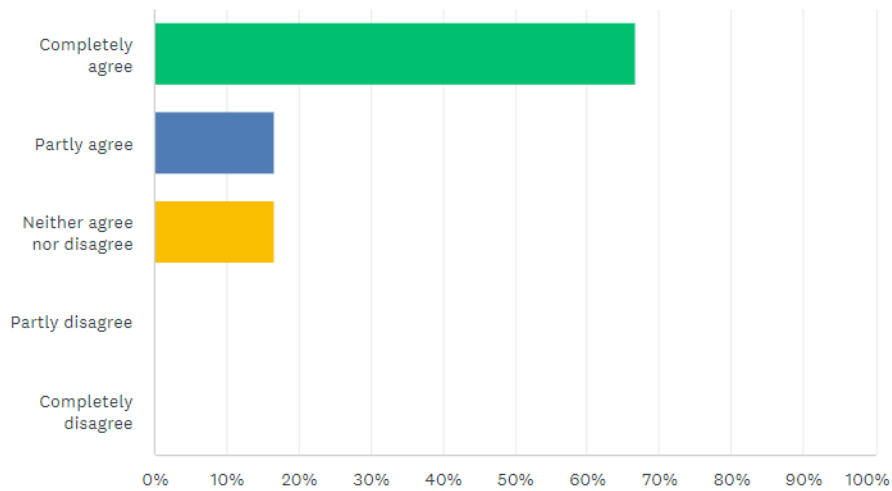

# The Platinum Jubilee activities have invigorated a sense of community in Potterhanworth

Answered: 12 Skipped: 0

ANSWER CHOICES	RESPONSES
▼ Completely agree	66.67% 8
▼ Partly agree	16.67% 2
▼ Neither agree nor disagree	16.67% 2
▼ Partly disagree	0.00% 0
▼ Completely disagree	0.00% 0
<b>TOTAL</b>	<b>12</b>